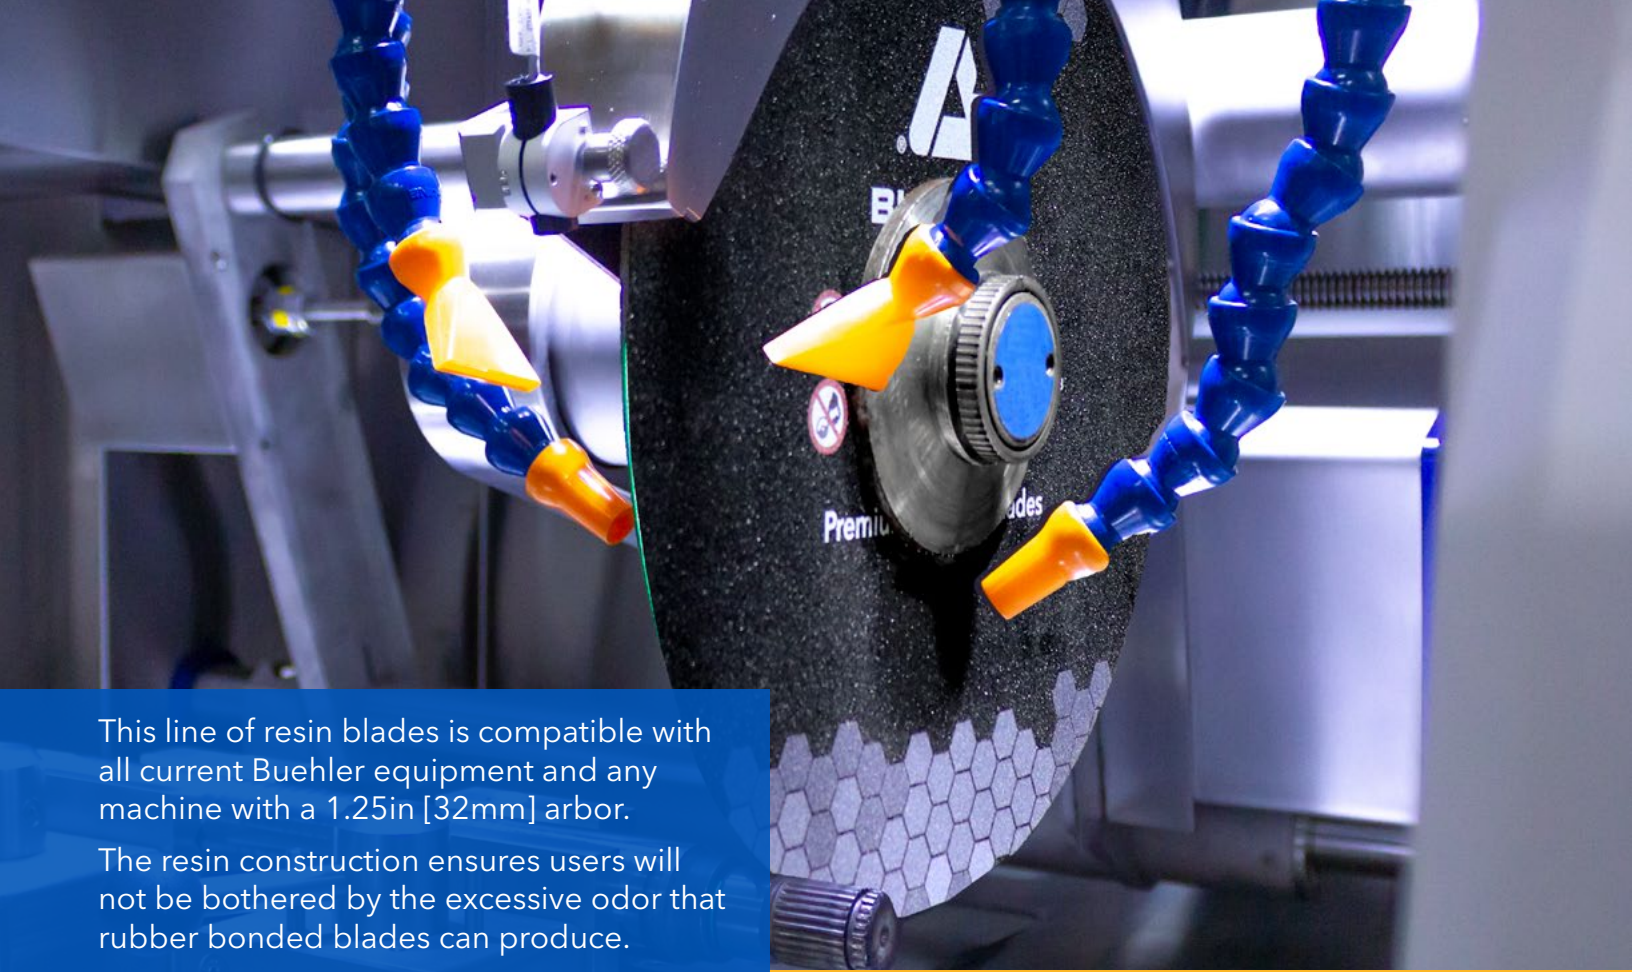

# Premium Resin Abrasive Blades

*Longer Life,  
Great Quality*

Buehler's new resin abrasive blades are individually targeted to cut a full range of metallic materials and last up to 3 times longer than competitor blades. Users can rely on the consistency of the blades while the longevity leads to fewer blade changeovers and purchases.

## Efficient

Buehler's premium resin abrasive blades cut through samples fast without sacrificing cut quality. Have confidence in the consistency, cut quality and new prolonged life of these blades to improve your preparation process.

## QR Scanning

Buehler's new abrasive blades come with QR codes to access blade information and simplify the reordering process. Simply scan and follow the link to place your order.

This line of resin blades is compatible with all current Buehler equipment and any machine with a 1.25in [32mm] arbor.