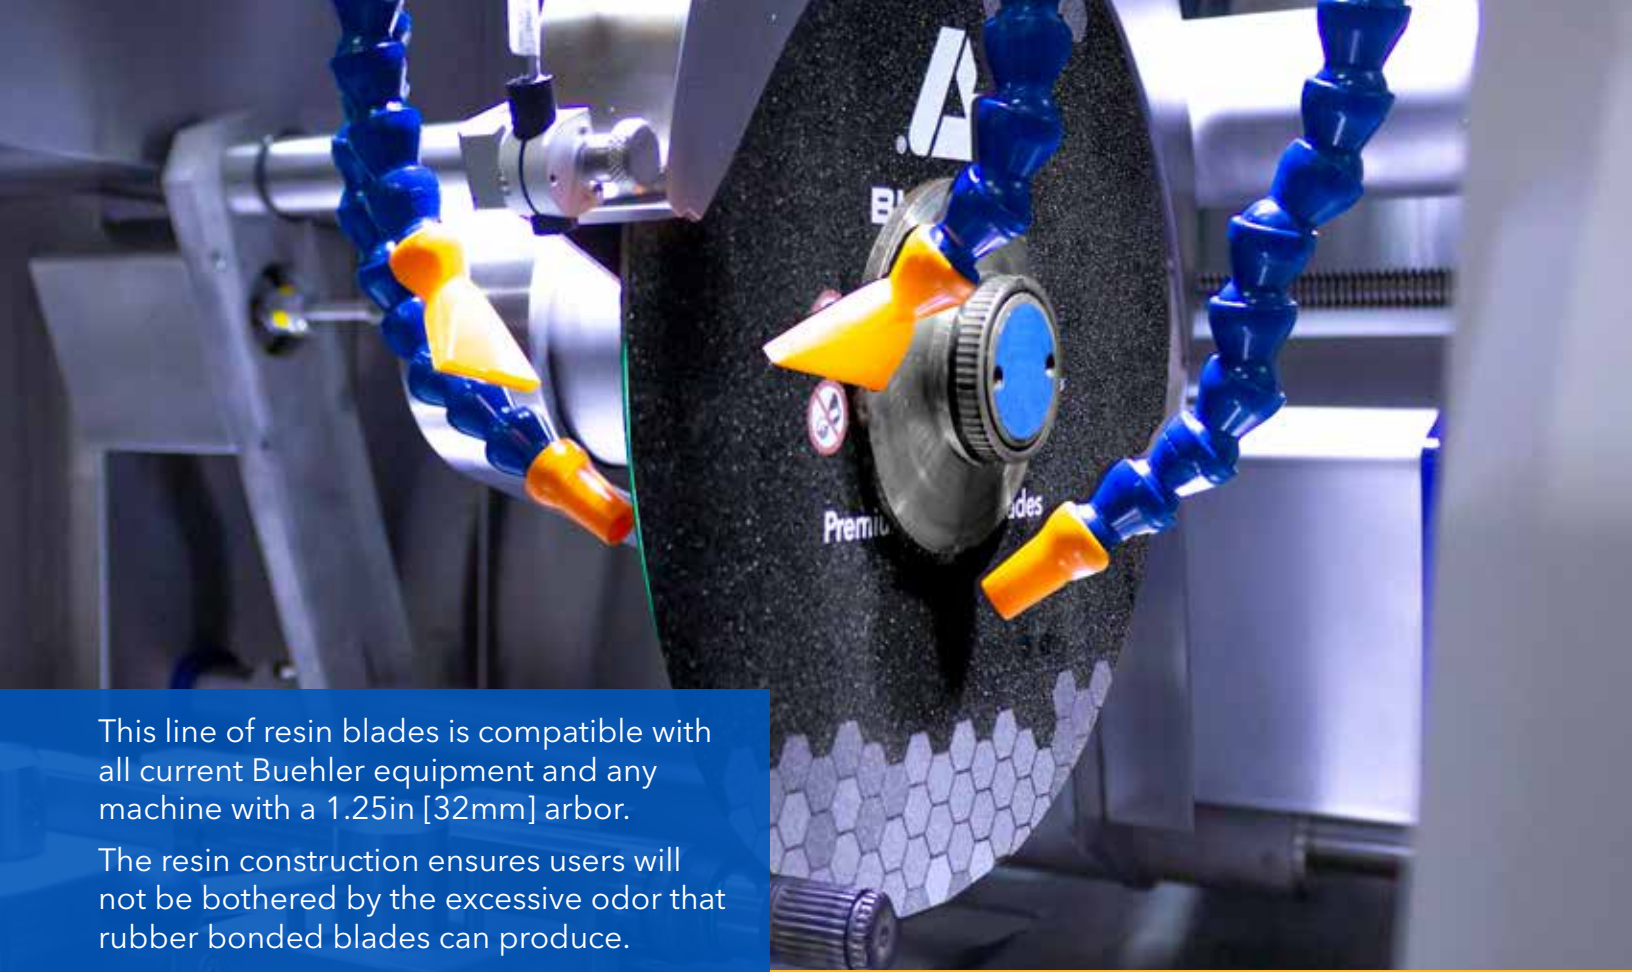

# Premium Resin Abrasive Blades

*Longer Life,  
Great Quality*

Buehler's new resin abrasive blades are individually targeted to cut a full range of metallic materials and last up to 3 times longer than competitor blades. Users can rely on the consistency of the blades while the longevity leads to fewer blade changeovers and purchases.

## Efficient

Buehler's premium resin abrasive blades cut through samples fast without sacrificing cut quality. Have confidence in the consistency, cut quality and new prolonged life of these blades to improve your preparation process.

## QR Scanning

Buehler's new abrasive blades come with QR codes to access blade information and simplify the reordering process. Simply scan and follow the link to place your order.

This line of resin blades is compatible with all current Buehler equipment and any machine with a 1.25in [32mm] arbor.

The resin construction ensures users will not be bothered by the excessive odor that rubber bonded blades can produce.